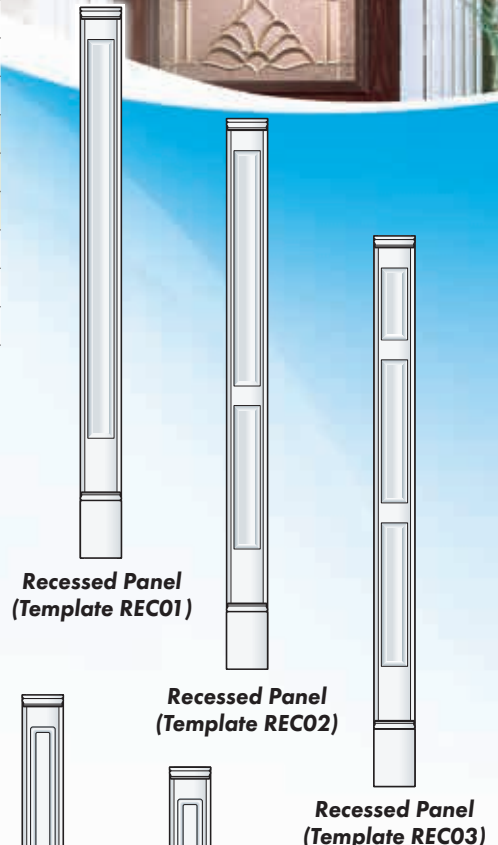

# PVC Adjustable Pilaster Kits

CAT: MPL

PRODUCT	TYPE (TYP)	THICKNESS (IN)	SIZES (IN)	FITS HEIGHTS (IN)
PVC Adjustable Pilaster - Plain	PLN01	2.125	7.00 x 94.00, 7.00 x 114.00	84 - 94, 94 - 114
PVC Adjustable Pilaster - Fluted	FLT01	2.125	7.00 x 94.00, 7.00 x 114.00	84 - 94, 94 - 114
	FLT02		8.75 x 94.00, 8.75 x 114.00	84 - 94, 94 - 114
	FLT03		10.75 x 94.00, 10.75 x 114.00	84 - 94, 94 - 114
PVC Adjustable Pilaster - Raised Panel	RPL01	2.125	7.00 x 94.00, 7.00 x 114.00	84 - 94, 94 - 114
	RPL02		8.75 x 94.00, 8.75 x 114.00	84 - 94, 94 - 114
	RPL03		10.75 x 94.00, 10.75 x 114.00	84 - 94, 94 - 114
PVC Adjustable Pilaster - Recessed Panel	REC01	2.125	7.00 x 94.00, 7.00 x 114.00	84 - 94, 94 - 114
	REC02		8.75 x 94.00, 8.75 x 114.00	84 - 94, 94 - 114
	REC03		10.75 x 94.00, 10.75 x 114.00	84 - 94, 94 - 114

Kits Include, 2-Pilasters, 2-Moveable & Trimable Plinth Blocks  
 \* PREMIUMS Charged for Custom & Extra Large Sizes.  
 Custom Sizes Available

Recessed Panel (Template REC01)

Recessed Panel (Template REC02)

Recessed Panel (Template REC03)

PVC Adjustable Pilaster Kit Profile

Smooth Panel (Template PLN01)

Fluted Panel (Template FLT01)

Fluted Panel (Template FLT02)

Fluted Panel (Template FLT03)

Raised Panel (Template RPL01)