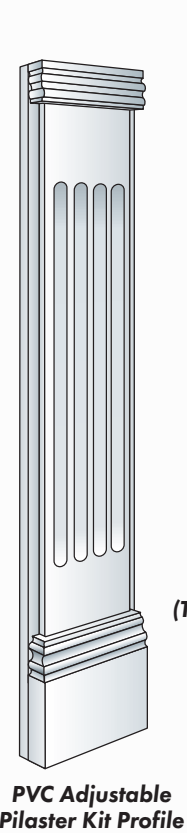

# PVC Adjustable Pilaster Kits

CAT: MPL

PRODUCT	TYPE (TYP)	THICKNESS (IN)	SIZES (IN)	FITS HEIGHTS (IN)
PVC Adjustable Pilaster - Plain	PLN01	2.125	7.00 x 94.00, 7.00 x 114.00	84 - 94, 94 - 114
PVC Adjustable Pilaster - Fluted	FLT01	2.125	7.00 x 94.00, 7.00 x 114.00	84 - 94, 94 - 114
	FLT02		8.75 x 94.00, 8.75 x 114.00	84 - 94, 94 - 114
	FLT03		10.75 x 94.00, 10.75 x 114.00	84 - 94, 94 - 114
PVC Adjustable Pilaster - Raised Panel	RPL01	2.125	7.00 x 94.00, 7.00 x 114.00	84 - 94, 94 - 114
	RPL02		8.75 x 94.00, 8.75 x 114.00	84 - 94, 94 - 114
	RPL03		10.75 x 94.00, 10.75 x 114.00	84 - 94, 94 - 114
PVC Adjustable Pilaster - Recessed Panel	REC01	2.125	7.00 x 94.00, 7.00 x 114.00	84 - 94, 94 - 114
	REC02		8.75 x 94.00, 8.75 x 114.00	84 - 94, 94 - 114
	REC03		10.75 x 94.00, 10.75 x 114.00	84 - 94, 94 - 114

Kits Include, 2-Pilasters, 2-Moveable & Trimable Plinth Blocks  
 \* PREMIUMS Charged for Custom & Extra Large Sizes.  
 Custom Sizes Available

Recessed Panel (Template REC01)

Recessed Panel (Template REC02)

Recessed Panel (Template REC03)

PVC Adjustable Pilaster Kit Profile

Smooth Panel (Template PLN01)

Fluted Panel (Template FLT01)

Fluted Panel (Template FLT02)

Fluted Panel (Template FLT03)

Raised Panel (Template RPL01)