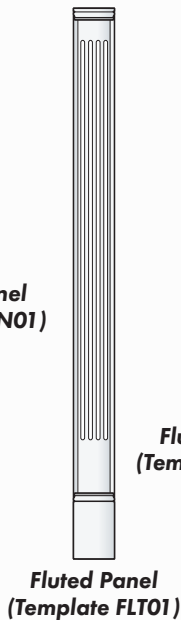

# PVC Adjustable Pilaster Kits

CAT: MPL

PRODUCT	TYPE (TYP)	THICKNESS (IN)	SIZES (IN)	FITS HEIGHTS (IN)
PVC Adjustable Pilaster - Plain	PLN01	2.125	7.00 x 94.00, 7.00 x 114.00	84 - 94, 94 - 114
PVC Adjustable Pilaster - Fluted	FLT01	2.125	7.00 x 94.00, 7.00 x 114.00	84 - 94, 94 - 114
	FLT02		8.75 x 94.00, 8.75 x 114.00	84 - 94, 94 - 114
	FLT03		10.75 x 94.00, 10.75 x 114.00	84 - 94, 94 - 114
PVC Adjustable Pilaster - Raised Panel	RPL01	2.125	7.00 x 94.00, 7.00 x 114.00	84 - 94, 94 - 114
	RPL02		8.75 x 94.00, 8.75 x 114.00	84 - 94, 94 - 114
	RPL03		10.75 x 94.00, 10.75 x 114.00	84 - 94, 94 - 114
PVC Adjustable Pilaster - Recessed Panel	REC01	2.125	7.00 x 94.00, 7.00 x 114.00	84 - 94, 94 - 114
	REC02		8.75 x 94.00, 8.75 x 114.00	84 - 94, 94 - 114
	REC03		10.75 x 94.00, 10.75 x 114.00	84 - 94, 94 - 114

Kits Include, 2-Pilasters, 2-Moveable & Trimable Plinth Blocks  
 \* PREMIUMS Charged for Custom & Extra Large Sizes.  
 Custom Sizes Available

Recessed Panel (Template REC01)

Recessed Panel (Template REC02)

Recessed Panel (Template REC03)

PVC Adjustable Pilaster Kit Profile

Smooth Panel (Template PLN01)

Fluted Panel (Template FLT01)

Fluted Panel (Template FLT02)

Fluted Panel (Template FLT03)

Raised Panel (Template RPL01)