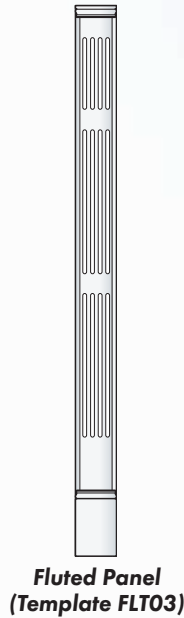

# PVC Adjustable Pilaster Kits

CAT: MPL

PRODUCT	TYPE (TYP)	THICKNESS (IN)	SIZES (IN)	FITS HEIGHTS (IN)
PVC Adjustable Pilaster - Plain	PLN01	2.125	7.00 x 94.00, 7.00 x 114.00	84 - 94, 94 - 114
PVC Adjustable Pilaster - Fluted	FLT01	2.125	7.00 x 94.00, 7.00 x 114.00	84 - 94, 94 - 114
	FLT02		8.75 x 94.00, 8.75 x 114.00	84 - 94, 94 - 114
	FLT03		10.75 x 94.00, 10.75 x 114.00	84 - 94, 94 - 114
PVC Adjustable Pilaster - Raised Panel	RPL01	2.125	7.00 x 94.00, 7.00 x 114.00	84 - 94, 94 - 114
	RPL02		8.75 x 94.00, 8.75 x 114.00	84 - 94, 94 - 114
	RPL03		10.75 x 94.00, 10.75 x 114.00	84 - 94, 94 - 114
PVC Adjustable Pilaster - Recessed Panel	REC01	2.125	7.00 x 94.00, 7.00 x 114.00	84 - 94, 94 - 114
	REC02		8.75 x 94.00, 8.75 x 114.00	84 - 94, 94 - 114
	REC03		10.75 x 94.00, 10.75 x 114.00	84 - 94, 94 - 114

Recessed Panel (Template REC03)

PVC Adjustable Pilaster Kit Profile

Smooth Panel (Template PLN01)

Fluted Panel (Template FLT01)

Fluted Panel (Template FLT02)

Fluted Panel (Template FLT03)

Raised Panel (Template RPL01)

Raised Panel (Template RPL02)

Raised Panel (Template RPL03)

Make the ULTIMATE First Impression in your neighbourhood!

[www.valor.ca](http://www.valor.ca)

VALOR SPECIALTY PRODUCTS INC.  
 23 Holland Drive, Caledon, ON, Canada L7E 4J6  
 TEL: (905) 564-3122 • FAX: (905) 564-5470