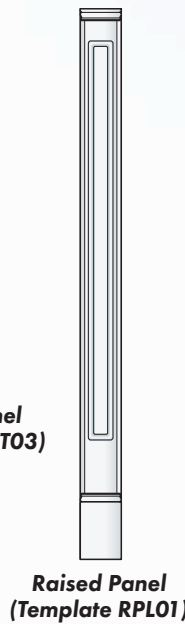

# PVC Adjustable Pilaster Kits

CAT: MPL

PRODUCT	TYPE (TYP)	THICKNESS (IN)	SIZES (IN)	FITS HEIGHTS (IN)
PVC Adjustable Pilaster - Plain	PLN01	2.125	7.00 x 94.00, 7.00 x 114.00	84 - 94, 94 - 114
PVC Adjustable Pilaster - Fluted	FLT01	2.125	7.00 x 94.00, 7.00 x 114.00	84 - 94, 94 - 114
	FLT02		8.75 x 94.00, 8.75 x 114.00	84 - 94, 94 - 114
	FLT03		10.75 x 94.00, 10.75 x 114.00	84 - 94, 94 - 114
PVC Adjustable Pilaster - Raised Panel	RPL01	2.125	7.00 x 94.00, 7.00 x 114.00	84 - 94, 94 - 114
	RPL02		8.75 x 94.00, 8.75 x 114.00	84 - 94, 94 - 114
	RPL03		10.75 x 94.00, 10.75 x 114.00	84 - 94, 94 - 114
PVC Adjustable Pilaster - Recessed Panel	REC01	2.125	7.00 x 94.00, 7.00 x 114.00	84 - 94, 94 - 114
	REC02		8.75 x 94.00, 8.75 x 114.00	84 - 94, 94 - 114
	REC03		10.75 x 94.00, 10.75 x 114.00	84 - 94, 94 - 114

Kits Include, 2-Pilasters, 2-Moveable & Trimable Plinth Blocks  
 \* PREMIUMS Charged for Custom & Extra Large Sizes.  
 Custom Sizes Available

Recessed Panel (Template REC01)

Recessed Panel (Template REC02)

Recessed Panel (Template REC03)

PVC Adjustable Pilaster Kit Profile

Smooth Panel (Template PLN01)

Fluted Panel (Template FLT01)

Fluted Panel (Template FLT02)

Fluted Panel (Template FLT03)

Raised Panel (Template RPL01)

Raised Panel (Template RPL02)

Raised Panel (Template RPL03)

Make the ULTIMATE First Impression in your neighbourhood!

[www.valor.ca](http://www.valor.ca)

VALOR SPECIALTY PRODUCTS INC.  
 23 Holland Drive, Caledon, ON, Canada L7E 4J6  
 TEL: (905) 564-3122 • FAX: (905) 564-5470