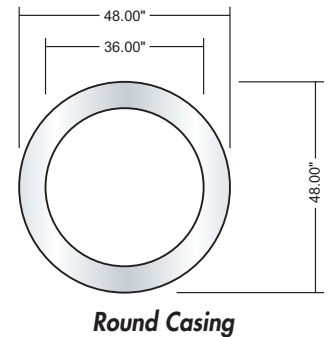

PVC Cladding Beam Applications