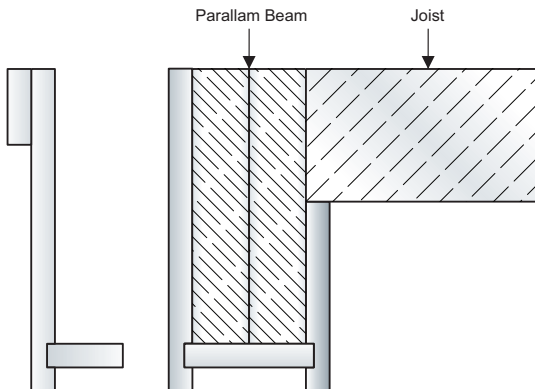

Custom PVC Products

- Virtually any custom shape can be produced with the correct measurements.
- Products can be multi-layered and profiled parts
- Some Items may require Framing Templates
- All products will be quoted on an individual basis.

Round Top Custom Curved Gable Fascia Board

PVC Cladding Beam Applications

PVC Cladding Beam Applications

PVC Cladding Facade

Make the ULTIMATE First Impression in your neighbourhood!

www.valor.ca

VALOR SPECIALTY PRODUCTS INC.