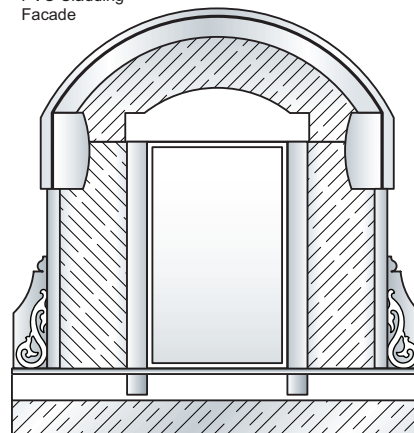

Custom PVC Products

- Virtually any custom shape can be produced with the correct measurements.
- Products can be multi-layered and profiled parts
- Some Items may require Framing Templates
- All products will be quoted on an individual basis.

Round Top Custom Curved Gable Fascia Board

PVC Cladding Beam Applications

PVC Cladding Beam Applications

PVC Cladding Facade

Make the ULTIMATE First Impression in your neighbourhood!

www.valor.ca

VALOR SPECIALTY PRODUCTS INC.