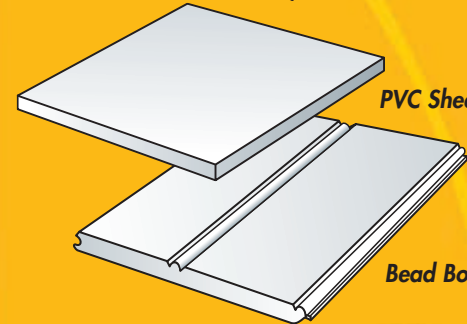

# PVC Trim Boards

CAT: VTB

THICKNESS (IN)	DENSITY	TEXTURE	STANDARD WIDTHS (IN)	LENGTHS (IN)
1/2 (12mm)	RD	SM/SM	3.50, 5.50, 7.25, 9.25, 11.25	144
5/8 (16mm)	RD	SM/SM	3.50, 5.50, 7.25, 9.25, 11.25	144
3/4 (19mm)	RD	SM/SM	3.50, 5.50, 7.25, 9.25, 11.25	144
	RD	SM/WG	3.50, 5.50, 7.25, 9.25, 11.25	144
	RD	SM/SM	3.50, 5.50, 7.25, 9.25, 11.25	144
1 (25mm)	RD	SM/SM	3.50, 5.50, 7.25, 9.25, 11.25	144
	RD	SM/WG	3.50, 5.50, 7.25, 9.25, 11.25	144

DENSITY: RD - Regular, HD - Heavy  
 TEXTURE: SM - Smooth, WG - Woodgrain (Woodgrain applied on 1 side only)  
 LENGTHS: Standard 144in (12ft), other Lengths available on request.  
**Custom sizes and configurations available.**

PVC Trimboard Smooth (SM) & Wood Grain (WG)

PVC Trimboard Smooth with Bullnose (BNS)

PVC Sheet

Bead Board

Cortex Screw & Cap

Polyurethane Adhesive Sealant

Tube 150ml Clear Adhesive

# PVC Sheets & Accessories

CAT: VFS

THICKNESS (IN)	DENSITY	TEXTURE	SHEET SIZES (FT)
3/8 (10mm)	RD	SM/SM	4 x 8, 4 x 12
1/2 (12mm)	RD	SM/SM	4 x 8, 4 x 10, 4 x 12
	RD	SM/WG	4 x 8, 4 x 12
5/8 (16mm)	RD	SM/SM	4 x 8, 4 x 10, 4 x 12, 4 x 16
	RD	SM/SM	4 x 8, 4 x 10, 4 x 12
	RD	SM/WG	4 x 8, 4 x 12
1 (25mm)	RD	SM/SM	4 x 8, 4 x 12
	HD	SM/SM	4 x 8, 4 x 12
	HD	SM/SM	4 x 8, 4 x 12
1-1/4 (32mm)	HD	SM/SM	4 x 8