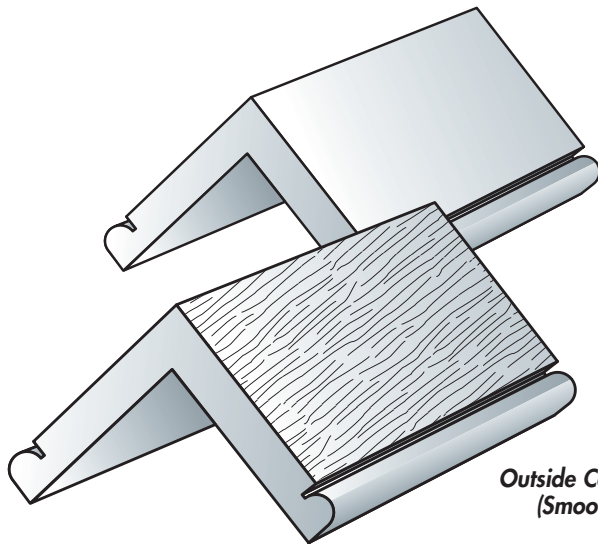

VALOR

SPECIALTY PRODUCTS INC.

PVC Trims, Corners, Casings, Etc.

All items available in smooth (SM) or wood grain (WG).
Call for many more product options not listed in this catalogue.

NEW

Thermoform Technology

- Outside Corners
- Fascia Boards
- Beam Cladding
- Columns and more...

Make the ULTIMATE First Impression in your neighbourhood!

www.valor.ca

VALOR SPECIALTY PRODUCTS INC.

1800 Courtneypark Dr. East, Units 2-4
Mississauga, ON Canada L5T 1W1