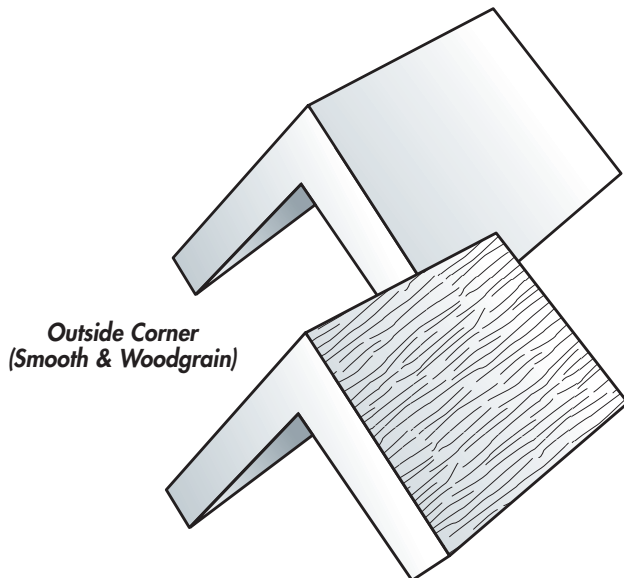

VALOR

SPECIALTY PRODUCTS INC.

PVC Trims, Corners, Casings, Etc.

All items available in smooth (SM) or wood grain (WG).
Call for many more product options not listed in this catalogue.

NEW

Thermoform Technology

- Outside Corners
- Fascia Boards
- Beam Cladding
- Columns and more...

Make the ULTIMATE First Impression in your neighbourhood!

www.valor.ca

VALOR SPECIALTY PRODUCTS INC.

1800 Courtneypark Dr. East, Units 2-4
Mississauga, ON Canada L5T 1W1

TEL: (905) 564-3122 • FAX: (905) 564-5470