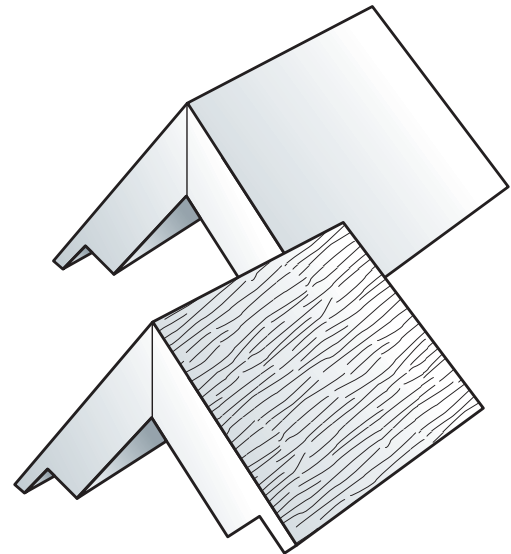

VALOR

SPECIALTY PRODUCTS INC.

PVC Trims, Corners, Casings, Etc.

All items available in smooth (SM) or wood grain (WG).
Call for many more product options not listed in this catalogue.

NEW

Thermoform Technology

- Outside Corners
- Fascia Boards
- Beam Cladding
- Columns and more...

Make the ULTIMATE First Impression in your neighbourhood!

www.valor.ca

VALOR SPECIALTY PRODUCTS INC.

1800 Courtneypark Dr. East, Units 2-4
Mississauga, ON Canada L5T 1W1