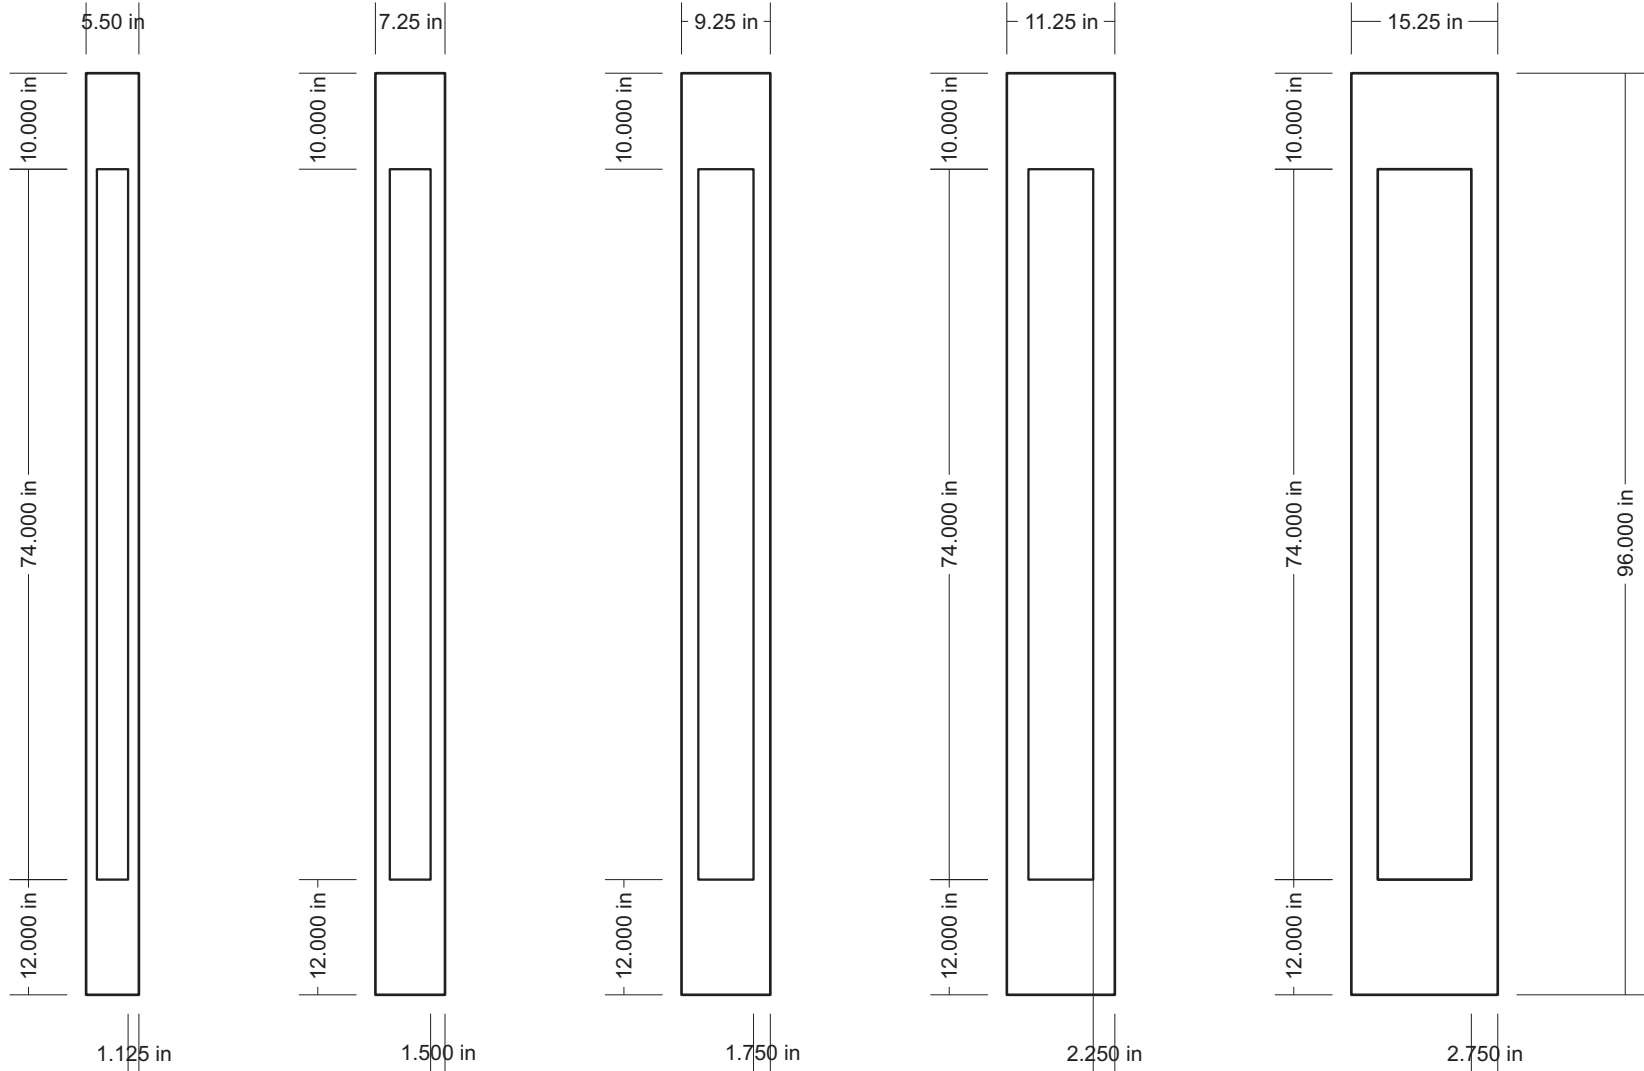

Typical Cap
5-1/2" Height
3/4" Material

Typical Base
7-1/4" Height
3/4" Material