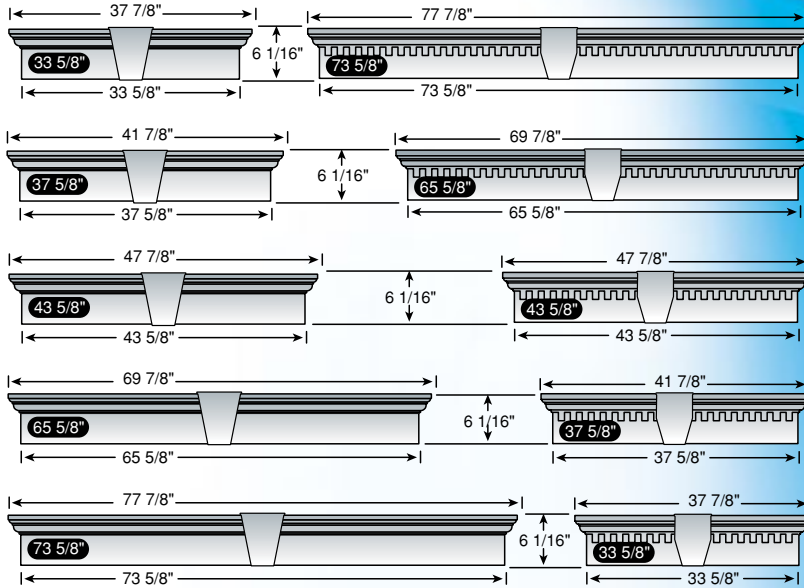

VALOR
 SPECIALTY PRODUCTS INC.

6" Window Headers

Depth dimensions apply to all headers

ARTICLE NO.: 1000108075

6" WINDOW HEADERS (FLAT PANEL)			
PRODUCT NO.	DESCRIPTION	PACKAGING (per box)	PRICE (each)
EXD-10820633	6" x 33.625" Flat Header (w/keystone)	1	150.27
EXD-10820637	6" x 37.625" Flat Header (w/keystone)	1	168.17
EXD-10820643	6" x 43.625" Flat Header (w/keystone)	1	178.94
EXD-10820665	6" x 65.625" Flat Header (w/keystone)	1	265.69
EXD-10820673	6" x 73.625" Flat Header (w/keystone)	1	311.46
EXD-10820600	6" Flat Keystone	1	59.44