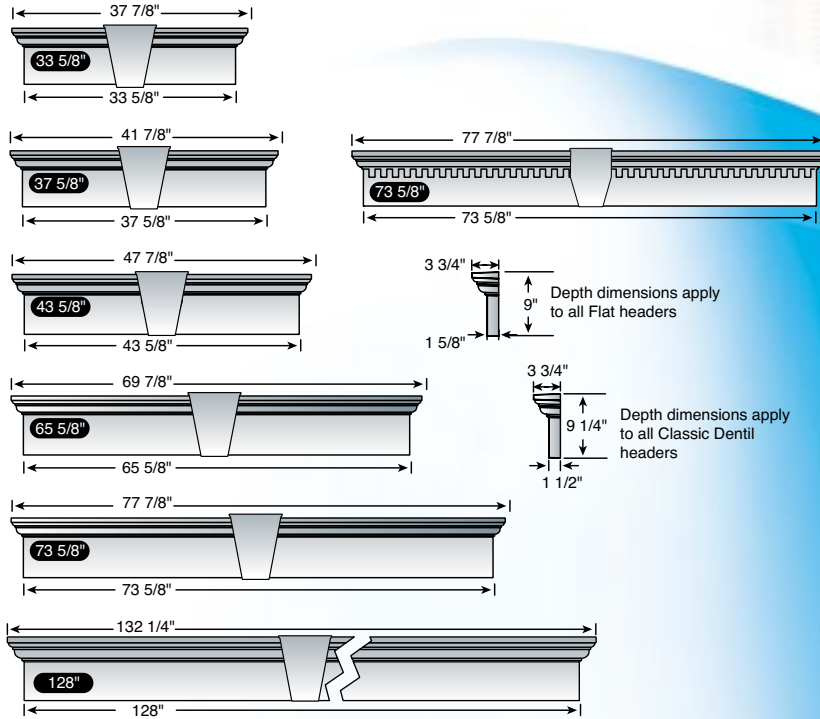

Standard Options:

Packaged: One header/box. Keystone included.

Sizes: Available widths: 33 5/8", 37 5/8", 43 5/8", 65 5/8", and 73 5/8". Use two headers together plus a keystone for wider widths

Installation: Surface Mount, Fiber cement compatible

www.valor.ca

VALOR SPECIALTY PRODUCTS INC.

1800 Courtneypark Dr. East, Units 2-4
 Mississauga, ON Canada L5T 1W1

TEL: (905) 564-3122 • FAX: (905) 564-5470

VALOR
 SPECIALTY PRODUCTS INC.

9" Window Headers

3 3/4"
 1 5/8"
 9"
 Depth dimensions apply to all Flat headers

3 3/4"
 9 1/4"
 1 1/2"
 Depth dimensions apply to all Classic Dentil headers

Standard Options:

Packaged: One header/box. Keystone included.

Sizes: Flat Panel available widths: 33 5/8", 37 5/8", 43 5/8", 65 5/8", 73 5/8" and 128"
 Classic Dentil available widths: 73 5/8" only
 (for widths up to 147 1/4" use two 73 5/8" headers. For widths greater than 147 1/4" call for quote)