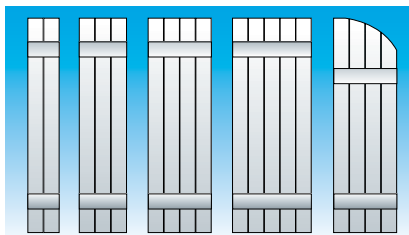

Standard Widths:
7.75" and 12" widths

Premium Widths:
16.25" and 20.5" widths

Lengths: Minimum: 18"
Maximum: 144".
Order any length from 18" to 144" in 1/4" increments.

Style Note:
7.750" Width 2-Boards
12.00" Width 3-Boards
16.25" Width 4-Boards
20.50" Width 5-Boards
Shutters 55in or longer will have a 3rd batten in the centre of the shutter.

All shutter prices are per pair.

CAT: SHVB	M - JOINED BOARD & BATTEN	PRICE		
		STANDARD	PREMIUM	M2-ARCHED TOP
18.00" - 36"	SHV-M??-036	181.02	281.78	N/A
36.25" - 39"	SHV-M??-039	187.56	292.63	N/A
39.25" - 43"	SHV-M??-043	196.21	307.15	N/A
43.25" - 48"	SHV-M??-048	207.73	323.92	485.89
48.25" - 52"	SHV-M??-052	217.32	339.13	508.69
52.25" - 55"	SHV-M??-055	249.15	395.28	592.94
55.25" - 60"	SHV-M??-060	260.00	413.37	620.05
60.25" - 64"	SHV-M??-064	268.70	427.83	641.75
64.25" - 67"	SHV-M??-067	275.21	438.67	658.01
67.25" - 72"	SHV-M??-072	286.05	456.81	685.23
72.25" - 75"	SHV-M??-075	292.56	467.66	701.49
75.25" - 79"	SHV-M??-079	301.26	482.13	723.19
79.25" - 87"	SHV-M??-087	318.61	511.06	766.57
87.25" - 96"	SHV-M??-096	338.15	543.65	815.48
96.25" - 108"	SHV-M??-108	364.20	587.07	N/A
108.25" - 120"	SHV-M??-120	390.26	630.48	N/A
120.25" - 144"	SHV-M??-144	442.39	717.35	N/A