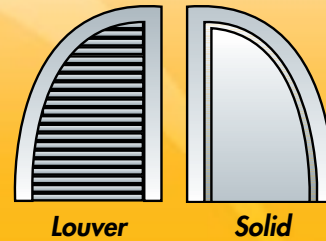

Quarter Round Tops

Louver

Solid

Shutter Lock Plastic Fastener

Decorative Hinge & S-Hook