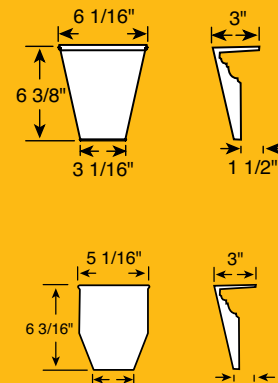

Make the ULTIMATE First Impression in your neighbourhood!

www.valor.ca

VALOR SPECIALTY PRODUCTS INC.

1800 Courtneypark Dr. East, Units 2-4
Mississauga, ON Canada L5T 1W1

TEL: (905) 564-3122 • FAX: (905) 564-5470