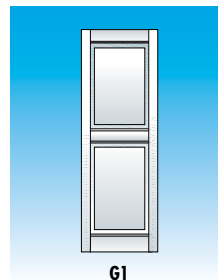

Standard Widths:
9.25", 12" and 14.5" widths

Premium Widths:
16.5" and 18" widths

Lengths: Minimum: 18"
Maximum: 110". Order any length from 18" to 110" in 1/4" increments.

All shutter prices are per pair.

- E ONE PANEL**
- E1 ONE PANEL STRAIGHT TOP**

CAT: SHVP	E - ONE PANEL	PRICE	
		STANDARD	PREMIUM
18.00" - 36"	SHV-E??-036	194.38	228.98
36.25" - 39"	SHV-E??-039	208.05	246.22
39.25" - 43"	SHV-E??-043	226.25	269.19
43.25" - 48"	SHV-E??-048	249.00	297.90
48.25" - 52"	SHV-E??-052	267.20	320.88
52.25" - 55"	SHV-E??-055	280.86	338.09

Standard Widths:
9.25", 12" and 14.5" widths

Premium Widths:
16.5" and 18" widths

Lengths: Minimum: 18"
Maximum: 55". Order any length from 18" to 55" in 1/4" increments.

All shutter prices are per pair.