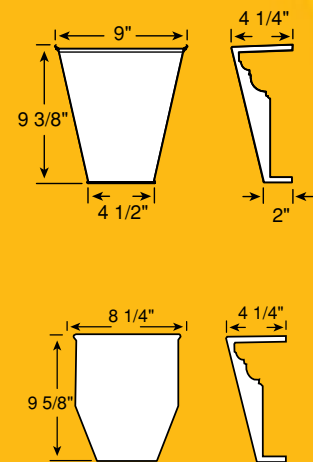

Standard Options:

Packaged: One header/box. Keystone included.

Sizes: Available widths: 33 5/8", 37 5/8", 43 5/8", 65 5/8", and 73 5/8". Use two headers together plus a keystone for wider widths

Installation: Surface Mount, Fiber cement compatible

3 3/4"
 9 1/4"
 1 1/2"
 Depth dimensions apply to all Classic Dentil headers

Standard Options:

Packaged: One header/box. Keystone included.

Sizes: Flat Panel available widths: 33 5/8", 37 5/8", 43 5/8", 65 5/8", 73 5/8" and 128"
 Classic Dentil available widths: 73 5/8" only
 (for widths up to 147 1/4" use two 73 5/8" headers. For widths greater than 147 1/4" call for quote)

ARTICLE NO.: 1000108075

9" WINDOW HEADERS (FLAT PANEL)

PRODUCT NO.	DESCRIPTION	PACKAGING (per box)	PRICE (each)
EXD-10820933	9" x 33.625" Flat Header (w/keystone)	1	232.09
EXD-10820937	9" x 37.625" Flat Header (w/keystone)	1	265.65
EXD-10820943	9" x 43.625" Flat Header (w/keystone)	1	279.63
EXD-10820965	9" x 65.625" Flat Header (w/keystone)	1	419.48
EXD-10820973	9" x 73.625" Flat Header (w/keystone)	1	488.87
EXD-10820900	9" Flat Keystone	1	79.64

ARTICLE NO.: 1000108075

9" WINDOW HEADERS (CLASSIC DENTIL)

PRODUCT NO.	DESCRIPTION	PACKAGING (per box)	PRICE (each)
EXD-10810973	9" x 73.625" Dentil Header (w/keystone)	1	488.87
EXD-10810900	9" Dentil Keystone	1	79.64