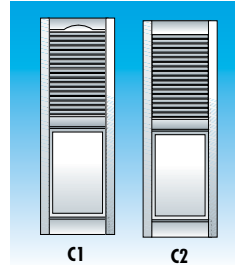

- **C1** LOUVER OVER PANEL ARCH TOP
- **C2** LOUVER OVER PANEL STRAIGHT TOP

CAT: SHVP	C - LOUVERED OVER PANEL	PRICE	
		STANDARD	PREMIUM
18.00" - 36"	SHV-C??-036	193.71	223.02
36.25" - 39"	SHV-C??-039	203.87	236.15
39.25" - 43"	SHV-C??-043	217.44	253.63
43.25" - 48"	SHV-C??-048	234.41	275.53
48.25" - 52"	SHV-C??-052	248.00	293.01
52.25" - 55"	SHV-C??-055	258.17	306.15
55.25" - 60"	SHV-C??-060	275.15	328.05
60.25" - 64"	SHV-C??-064	288.72	345.54
64.25" - 67"	SHV-C??-067	298.91	358.66
67.25" - 72"	SHV-C??-072	318.47	383.13
72.25" - 75"	SHV-C??-075	326.05	393.68
75.25" - 79"	SHV-C??-079	339.64	411.17
79.25" - 87"	SHV-C??-087	366.78	446.20
87.25" - 96"	SHV-C??-096	397.33	485.59
96.25" - 110"	SHV-C??-110	444.85	546.85

Standard Widths:
9.25", 12" and 14.5" widths

Premium Widths:
16.5" and 18" widths

Lengths: Minimum: 18"
Maximum: 110". Order any length from 18" to 110" in 1/4" increments.

All shutter prices are per pair.