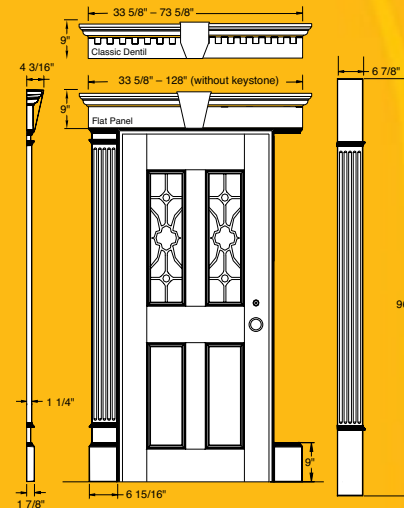

Pilaster Kit shown with 6" HEADERS

Make the ULTIMATE First Impression in your neighbourhood!

www.valor.ca

VALOR SPECIALTY PRODUCTS INC.

1800 Courtneypark Dr. East, Units 2-4
Mississauga, ON Canada L5T 1W1

TEL: (905) 564-3122 • FAX: (905) 564-5470