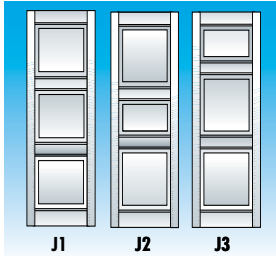

Standard Widths:
9.25", 12" and 14.5" widths

Premium Widths:
16.5" and 18" widths

Lengths: Minimum: 22"
Maximum: 110". Order any length from 22" to 110" in 1/4" increments.

All shutter prices are per pair.

*See page 4 for notes on placing an order.

VALOR

SPECIALTY PRODUCTS INC.

Custom Size Vinyl Shutters

...made to order

- J** **THREE PANEL**
- J1 EQUAL SIZE PANELS
- J2 SMALLER MIDDLE PANEL
- J3 SMALLER TOP PANEL

CAT: SHVP	J - THREE PANEL	PRICE	
		STANDARD	PREMIUM
33.00" - 36"	SHV-J??-036	328.17	363.04
36.25" - 39"	SHV-J??-039	341.82	380.29
39.25" - 43"	SHV-J??-043	360.03	403.27
43.25" - 48"	SHV-J??-048	382.78	431.98
48.25" - 52"	SHV-J??-052	400.98	454.95
52.25" - 55"	SHV-J??-055	414.64	472.13
55.25" - 60"	SHV-J??-060	437.37	500.89
60.25" - 64"	SHV-J??-064	455.60	523.85
64.25" - 67"	SHV-J??-067	469.24	541.07
67.25" - 72"	SHV-J??-072	491.98	569.79
72.25" - 75"	SHV-J??-075	505.66	587.00
75.25" - 79"	SHV-J??-079	523.85	610.01
79.25" - 87"	SHV-J??-087	560.27	655.94
87.25" - 96"	SHV-J??-096	601.23	707.64
96.25" - 108"	SHV-J??-108	655.84	776.53
108.25" - 120"	SHV-J??-120	710.47	845.43
120.25" - 144"	SHV-J??-144	819.68	983.24

Standard Widths:
9.25", 12" and 14.5" widths

Premium Widths:
16.5" and 18" widths

Lengths: Minimum: 33"
Maximum: 144".

Order any length from 33" to 144" in 1/4" increments.

Style Note:
J1-3-Equal Size Panels,
J2-Smaller Centre Panel (2/5, 1/5, 2/5),
J3-Smaller Top Panel (1/5, 2/5, 2/5)