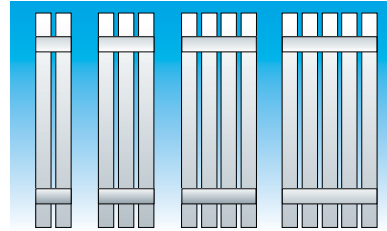

CAT: SHVP	J - THREE PANEL	PRICE	
		STANDARD	PREMIUM
33.00" - 36"	SHV-J??-036	328.17	363.04
36.25" - 39"	SHV-J??-039	341.82	380.29
39.25" - 43"	SHV-J??-043	360.03	403.27
43.25" - 48"	SHV-J??-048	382.78	431.98
48.25" - 52"	SHV-J??-052	400.98	454.95
52.25" - 55"	SHV-J??-055	414.64	472.13
55.25" - 60"	SHV-J??-060	437.37	500.89
60.25" - 64"	SHV-J??-064	455.60	523.85
64.25" - 67"	SHV-J??-067	469.24	541.07
67.25" - 72"	SHV-J??-072	491.98	569.79
72.25" - 75"	SHV-J??-075	505.66	587.00
75.25" - 79"	SHV-J??-079	523.85	610.01
79.25" - 87"	SHV-J??-087	560.27	655.94
87.25" - 96"	SHV-J??-096	601.23	707.64
96.25" - 108"	SHV-J??-108	655.84	776.53
108.25" - 120"	SHV-J??-120	710.47	845.43
120.25" - 144"	SHV-J??-144	819.68	983.24

Standard Widths:
9.25", 12" and 14.5" widths

Premium Widths:
16.5" and 18" widths

Lengths: Minimum: 33"
Maximum: 144".

Order any length from 33" to 144" in 1/4" increments.

Style Note:
J1-3-Equal Size Panels,
J2-Smaller Centre Panel (2/5, 1/5, 2/5),
J3-Smaller Top Panel (1/5, 2/5, 2/5)

All shutter prices are per pair.

L BOARD & BATTEN SPACED BOARDS

AVAILABLE IN 2, 3, 4 AND 5 SLATS
(Depending on size requirements)

CAT: SHVB	L - SPACED BOARD & BATTEN	PRICE	
		STANDARD	PREMIUM
18.00" - 36"	SHV-L??-036	181.02	281.78
36.25" - 39"	SHV-L??-039	187.56	292.63
39.25" - 43"	SHV-L??-043	196.21	307.15
43.25" - 48"	SHV-L??-048	207.73	323.92
48.25" - 52"	SHV-L??-052	217.32	339.13
52.25" - 55"	SHV-L??-055	249.15	395.28
55.25" - 60"	SHV-L??-060	260.00	413.37
60.25" - 64"	SHV-L??-064	268.70	427.83
64.25" - 67"	SHV-L??-067	275.21	438.67
67.25" - 72"	SHV-L??-072	286.05	456.81
72.25" - 75"	SHV-L??-075	292.56	467.66
75.25" - 79"	SHV-L??-079	301.26	482.13
79.25" - 87"	SHV-L??-087	318.61	511.06
87.25" - 96"	SHV-L??-096	338.15	543.65
96.25" - 108"	SHV-L??-108	364.20	587.07
108.25" - 120"	SHV-L??-120	390.26	630.48
120.25" - 144"	SHV-L??-144	442.39	717.35