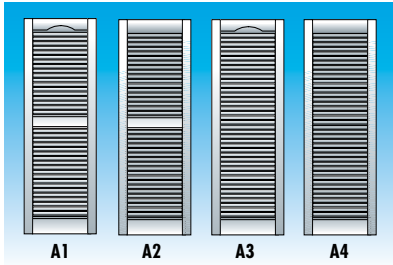

VALOR

SPECIALTY PRODUCTS INC.

Custom Size Vinyl Shutters

...made to order

- A1** ARCH TOP w/Centre Bar
- A2** STRAIGHT TOP w/Centre Bar
- A3** ARCH TOP w/o Centre Bar
- A4** STRAIGHT TOP w/o Centre Bar

CAT: SHVL	A - LOUVERED	PRICE	
		STANDARD	PREMIUM
15.00" - 36"	SHV-A??-036	113.75	149.36
36.25" - 39"	SHV-A??-039	119.79	155.41
39.25" - 43"	SHV-A??-043	130.01	165.64
43.25" - 48"	SHV-A??-048	142.66	178.30
48.25" - 52"	SHV-A??-052	152.92	188.54
52.25" - 55"	SHV-A??-055	162.12	197.74
55.25" - 60"	SHV-A??-060	174.82	210.44
60.25" - 64"	SHV-A??-064	184.99	220.61
64.25" - 67"	SHV-A??-067	192.66	228.28
67.25" - 72"	SHV-A??-072	205.35	240.98
72.25" - 75"	SHV-A??-075	213.00	248.62
75.25" - 79"	SHV-A??-079	223.11	258.72
79.25" - 87"	SHV-A??-087	243.44	279.08
87.25" - 96"	SHV-A??-096	266.40	302.02
96.25" - 108"	SHV-A??-108	298.52	334.14
108.25" - 120"	SHV-A??-120	327.46	363.11
120.25" - 144"	SHV-A??-144	388.47	424.09

Standard Widths:
9.25", 12" and 14.5" widths

Premium Widths:
16.5" and 18" widths

Lengths: Minimum: 15"
Maximum: 144". Order any length from 15" to 144" in 1/4" increments.

A3 & A4 Style Shutters may be +/- 1/2" from length ordered.