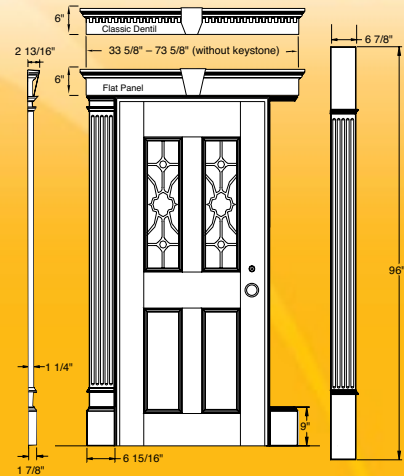

VALOR
SPECIALTY PRODUCTS INC.

Pilaster Kit

Standard Options:

- **Packaged:** Pilaster Kits contain one left and one right pilaster and one left and one right plinth block. Purchase 6" or 9" Window Header separately.
- **Sizes:** Pilaster Kit cuts down to fit door heights up to 102". Choose any window header style or size. Join headers together with keystones to fit wider openings (i.e. garage, patio doors).
- **Installation:** Surface Mount
- **Features:** Beautiful fluted pilasters are easily cut to fit your door height with no exposed fasteners.
- **Colours:** See page 15 for our standard molded through plastic colours.

HOW TO BUILD A DOOR SURROUND

- **STEP 1:** Pick 6" or 9" Dentil or Flat Header
- **STEP 2:** Measure door width, edge to edge, add 14" to accommodate pilasters
- **STEP 3:** Order same colour pilaster kit

ARTICLE NO.: 1000108075

PILASTER KIT (Does not include header)			
PRODUCT NO.	DESCRIPTION	PACKAGING (per box)	PRICE (each)
EXD-10881111	Pilaster Kit	1 left/1 right	477.83