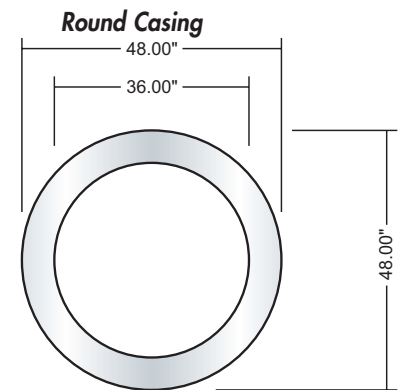

Custom PVC Products

- Virtually any custom shape can be produced with the correct measurements.
- Products can be multi-layered and profiled parts
- Some Items may require Framing Templates
- All products will be quoted on an individual basis.